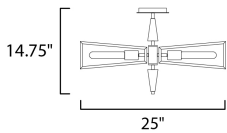

**MEASUREMENTS**

DIMENSION : 25" L x 25" W x 14.75" H  
 HANGING WEIGHT : 4.752 lb

**LAMPING**

INPUT VOLTAGE : 120V  
 BULB : 4 x 60W Incandescent E26 Medium , 240W Total  
 BULB INCLUDED : (Not Included)  
 DIMMABLE : Y